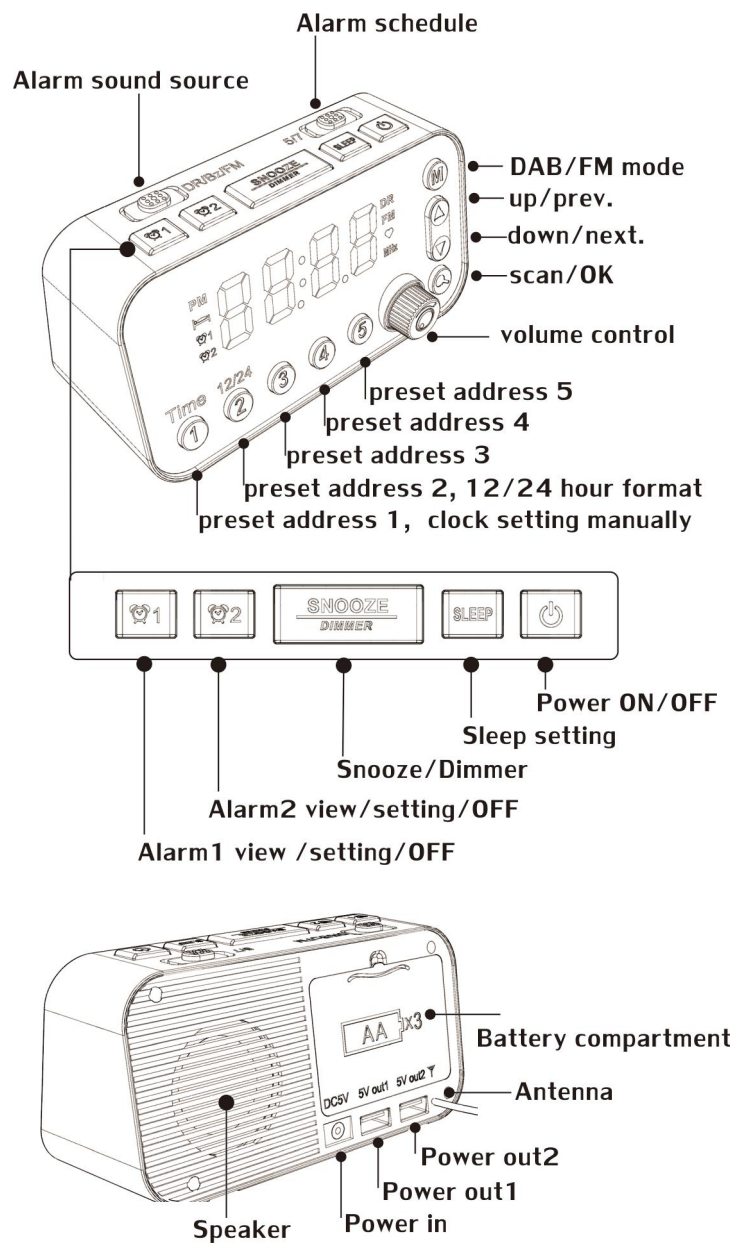

DAB/FM CLOCK RADIO

USER manual

Introduction

This clock radio unit has a big size LED display, easy to watch the time, especially for the elderly. with this unit, you can enjoy DAB radio and FM radio, The radio can be set as the alarm timer. You can set two alarm timers to go off at different time .

what in the box

- Main unit :1pcs
- USB to DC power cable: 1pcs

Over view of the unit

Product information

- DAB tuning range:170-240MHz
- FM tuning range: 87.5-108MHz
- 5 DAB preset stations & 5 FM preset stations
- Clock setting: Auto synchronization by DAB or setting manually
- Alarm timer: dual alarm
- Alarm mode: DAB/Buzzer/FM
- Display: 3.5' LED display
- Speaker: 8 Ω , 2W
- Backup battery: AA x 3PCS (not include)
- Power supply: DC-in 5V 2A (power adapter no include)
- Power out: 2 USB out power to other device
- operation power: 1W
- Antenna: pigtail

4.Power ON/OFF

Installing the battery or connecting the power supply, the unit enter standby mode, show clock in display. Press <power> turn on/off DAB or FM radio. Press and hold <power> 5 seconds can cut down the power When you don't use this device for a long time

5.Set time

- In standby mode, press<time>the hour digits begin to blink, press <up/down>to set hour, press <ok> to confirm hour. the same way to set minutes
- Press <12/24> to switch 12/24 hour format
- Time will be automatically synchronized if DAB radio work